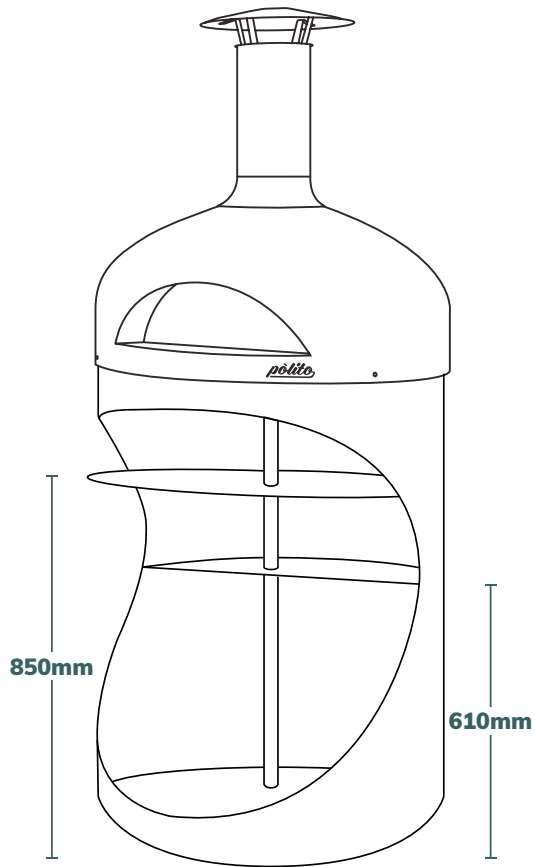

GIOTTO STAND 1090

FRONT / SIDE ELEVATION

www.politowoodfiredovens.com.au
sales@politowoodfiredovens.com.au
Ph: 9460 6808 Whatsapp: 0452594450