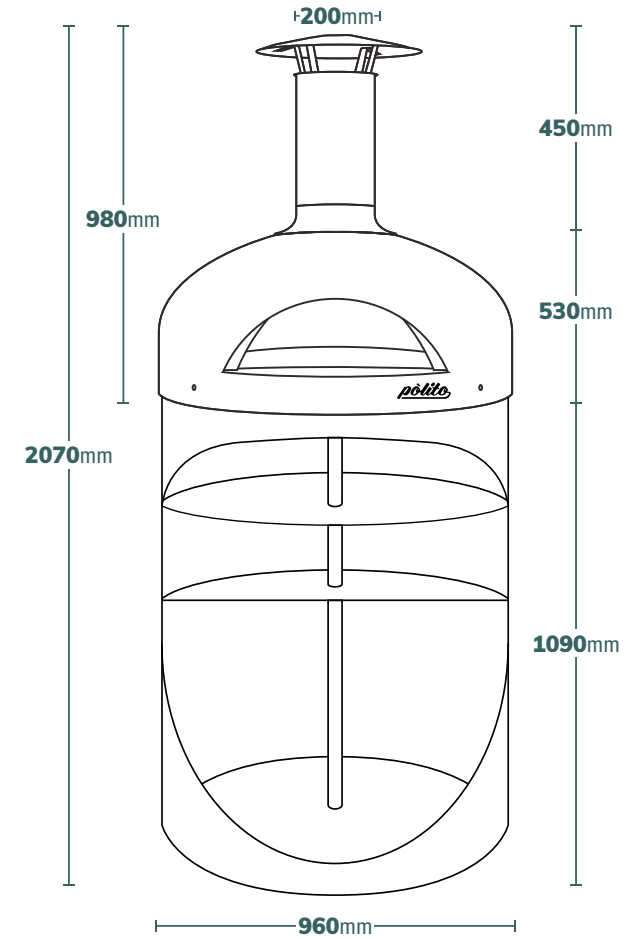

GIOTTO STAND 1090

FRONT / SIDE ELEVATION

www.politowoodfiredovens.com.au
sales@politowoodfiredovens.com.au
Ph: 9460 6808 Whatsapp: 0452594450