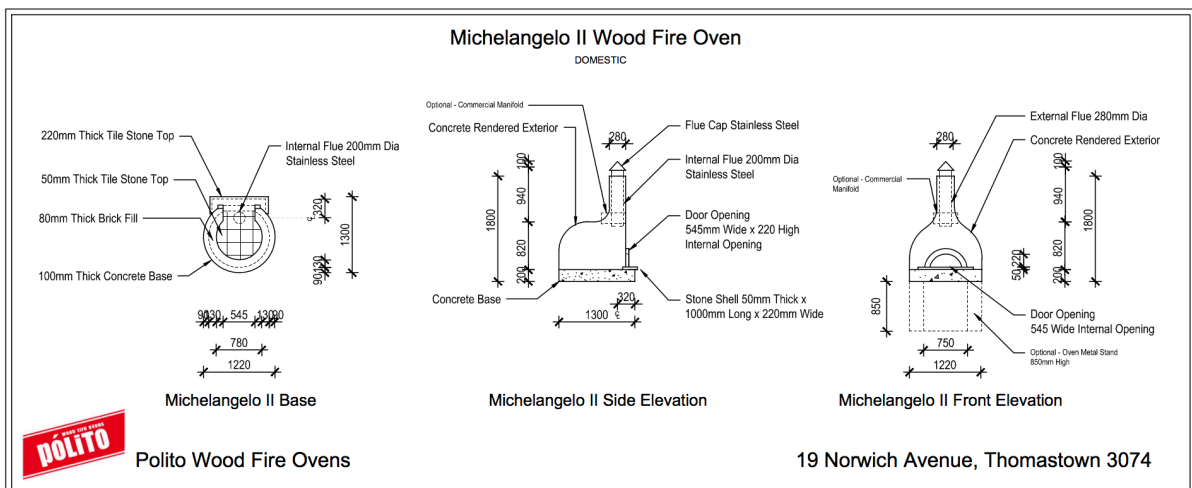

- Engraved 'POLITO' branding
- Natural colour earth/terracotta, can be painted with acrylic paint
- Exclusive of stand and formwork, contact us if you would like a quote for an oven for home install without stand and formwork

ORIGIN

- Handmade in Australia from locally sourced sustainable materials

HEATING TIME

- Optimum 60 minutes to reach 300° Celsius

RECOMMENDATIONS

- Recommended to be built by minimum two people

WEIGHT

- 200 kg

DIMENSIONS

- Inside: 780mm D
- Flue: 200mm
- Front Opening: 470 (W) x 200 (H)
- Outside Dimensions: 1200mm x 1300mm

ELEVATION SPECIFICATIONS